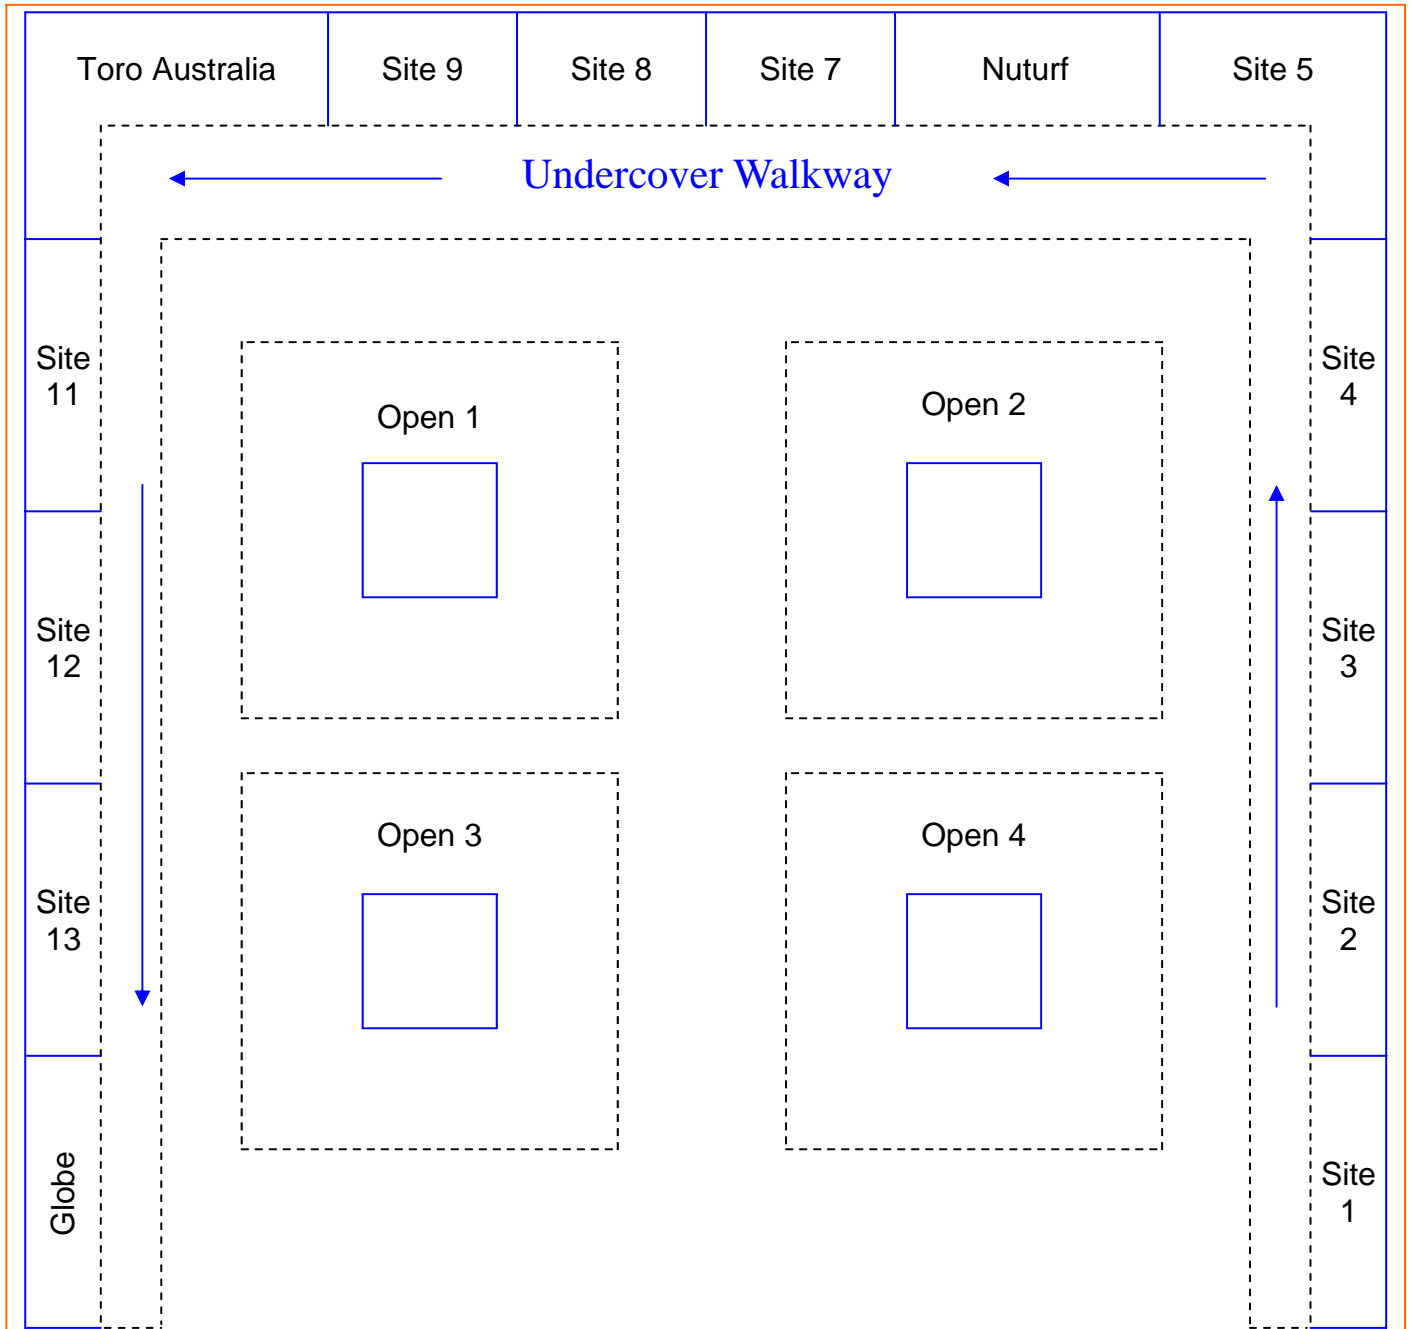

Bonville Golf Resort

2010 Turf Industry Trade Show

Wednesday 12th & Thursday 13th May

← To clubhouse

Sites 1 - 4 & 11 - 14 are
7.2m wide & 2m deep (14.4 m²)

Sites 7, 8 & 9 are
5m wide & 3m deep (15 m²)

Open Sites 1 - 5 are
10m² & include a 3.6m² marquee

Country Club - Bathrooms & F & B

← ENTRANCE